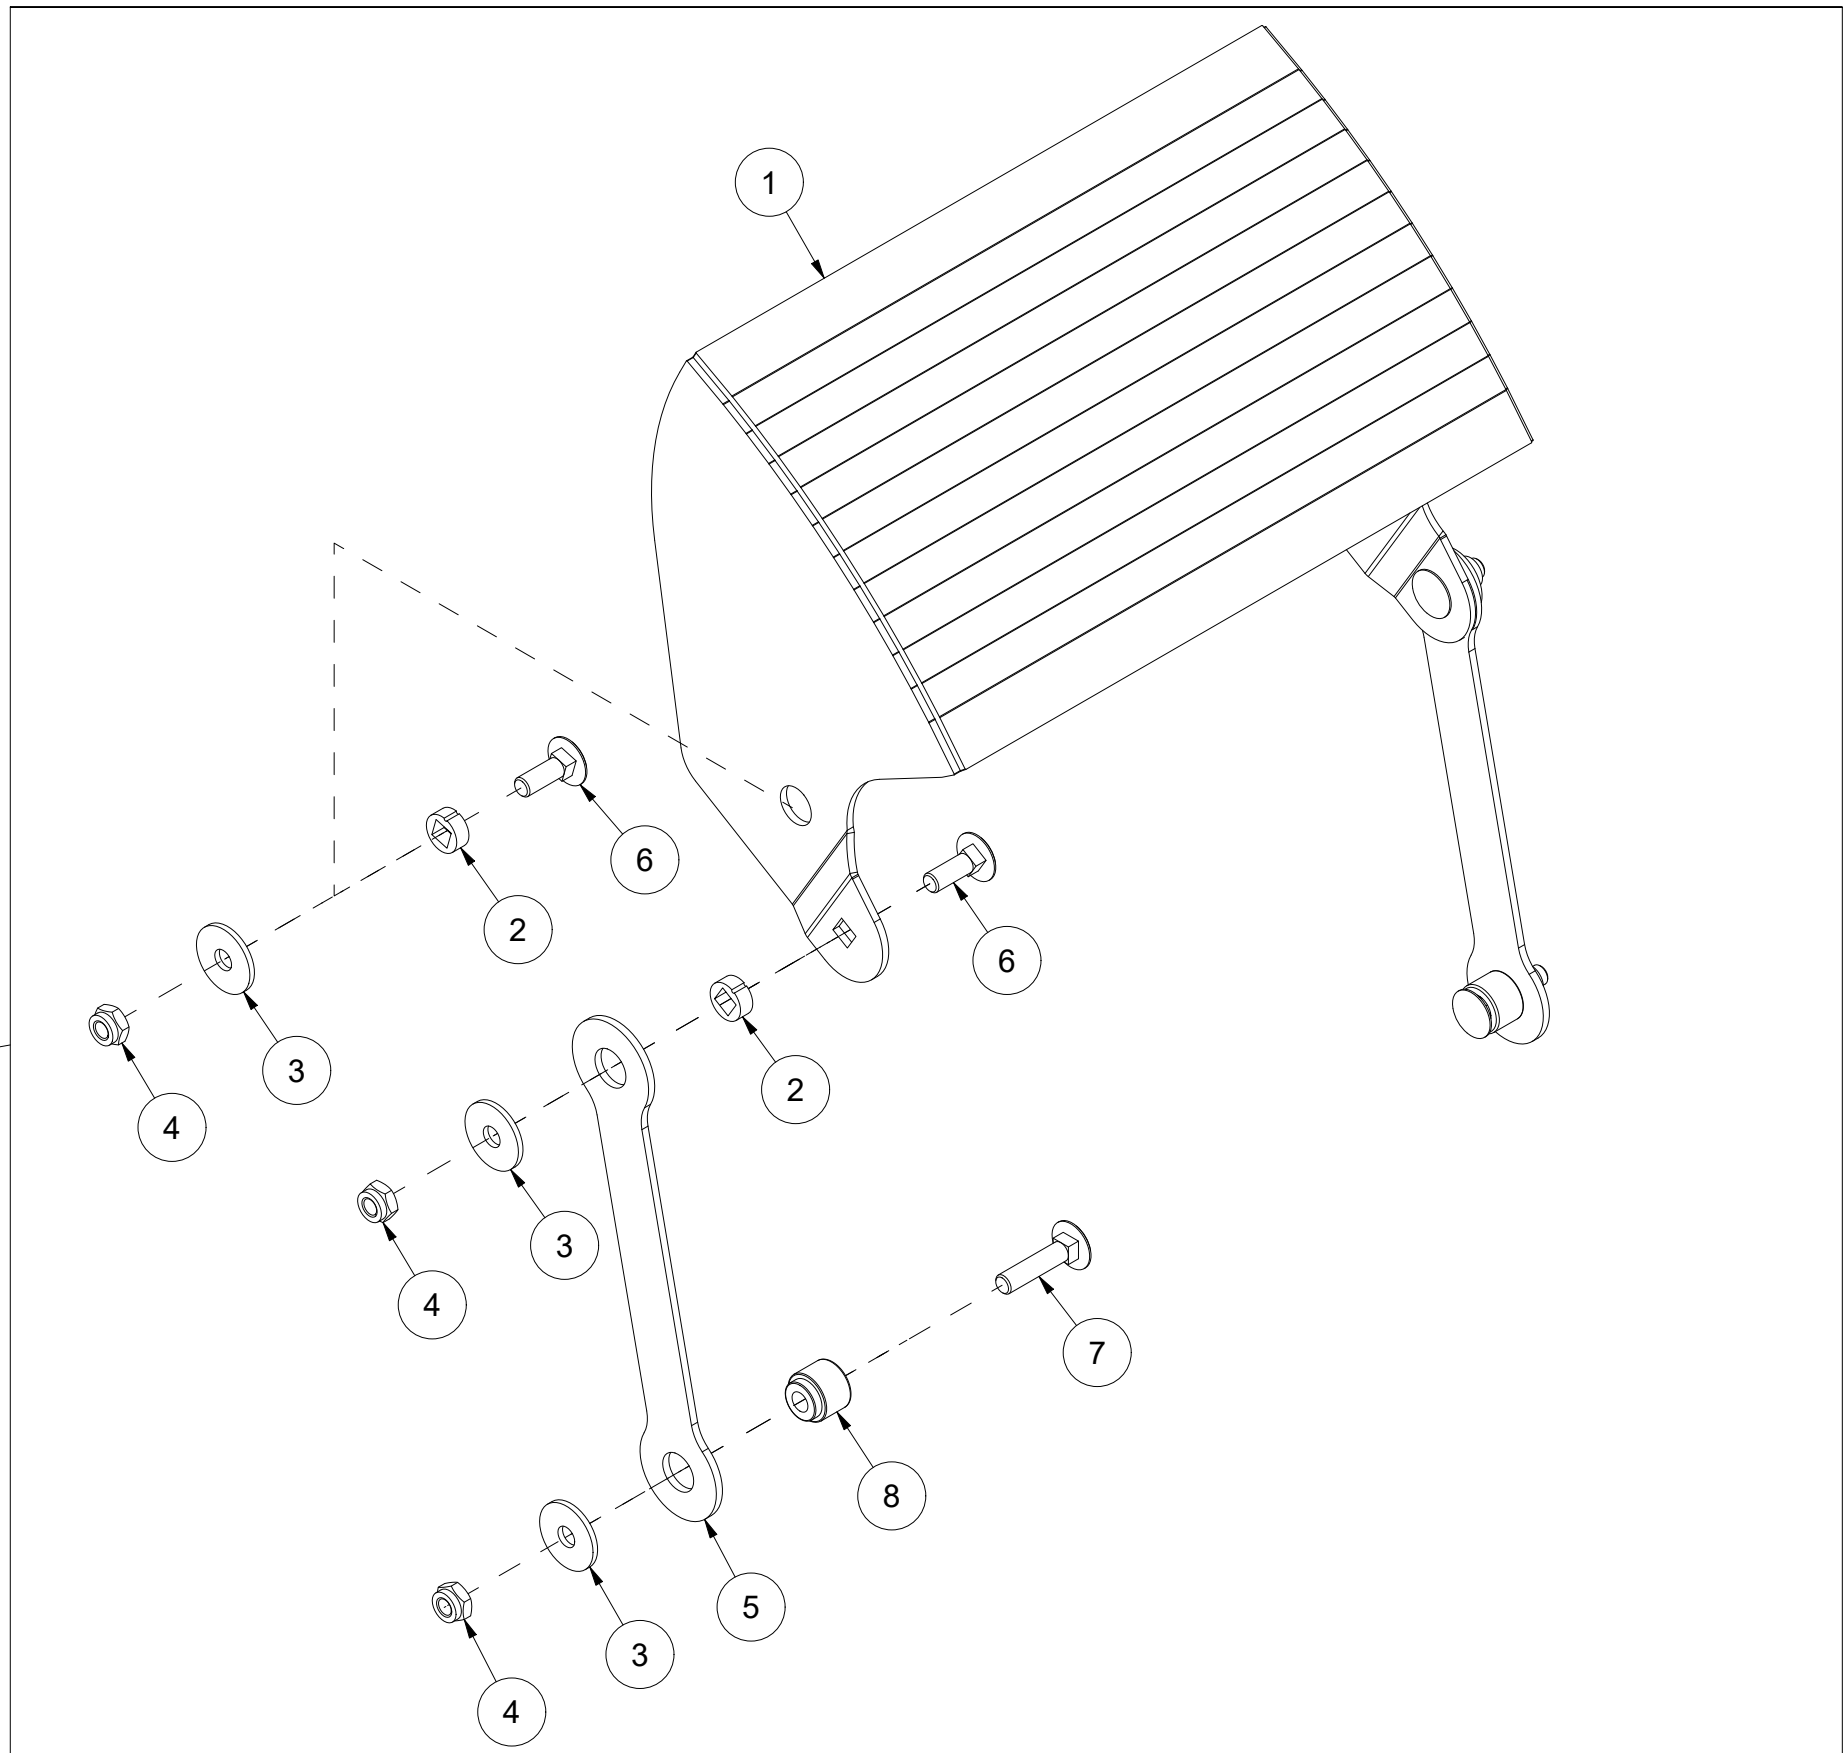

005 Top flap TF220

Pos	Qty	Article no	Designation
1	1	25131083	Top flap 70 cm
2	4	25201039	Bearing washer
3	6	2533065	Body washer $\varnothing$11/35x3
4	6	2483610	Locking nut M10 EIZn DIN 985
5	2	25201037	Strut for top flap
6	4	2344331	Locking screw M10x30 EIZn 8.8 DIN 603
7	2	2344335	Locking screw M10x45 EIZn 8.8 DIN 603
8	2	25201041	Bearing sleeve on spout