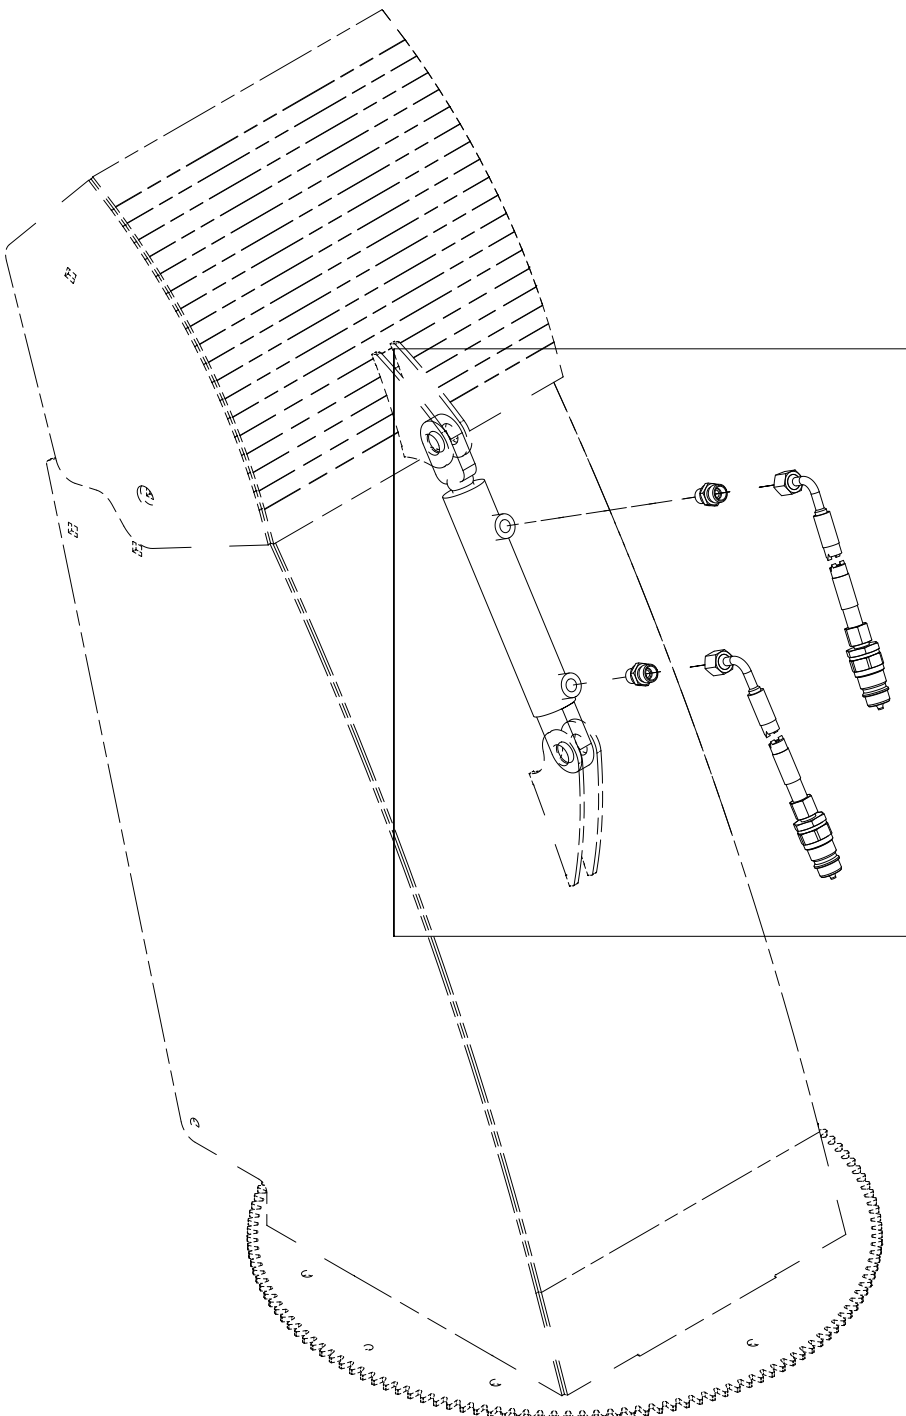

006 Hydraulically operated flaps TF220

Pos	Qty	Article no	Designation
1	1	2955362	Cylinder 32x20x125 H20H20
2	2	2957754	Hexagon nipple GEK BSP 1/4" L10 ED
3	2	2958150	Hydraulic hose 1/4" L3000